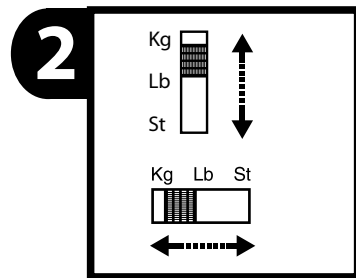

SIZE : 285 X 210 MM

Digital Glass Bathroom Scale

63-8703/63-8704

Operating Instructions

Specifications

Power: 1 lithium battery

Graduation: 0.2 lb (0.1 kg)

Weight capacity: 330 lb (150 kg)

Dimensions: 11 3/4 x 11 3/4 x 1" (30 x 30 x 2.45 cm)

Before starting

Remove the battery protection.

Select KG or LB or ST.

To start – Tap on

To weigh

Weight

OFF