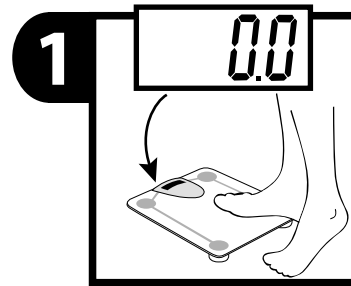

SIZE : 285 X 210 MM

Digital Glass Bathroom Scale

63-8703/63-8704

Operating Instructions

Specifications

Power: 1 lithium battery

Graduation: 0.2 lb (0.1 kg)

Weight capacity: 330 lb (150 kg)

Dimensions: 11 3/4 x 11 3/4 x 1" (30 x 30 x 2.45 cm)

Before starting

Remove the battery protection.

Select KG or LB or ST.

To start – Tap on

To weigh

Weight

OFF

Use & care

Problems

Change battery

Incorrect operation

Scale overloaded

If the scale does not function properly, try cutting the power supply by removing the batteries. Then replace the batteries and start again.