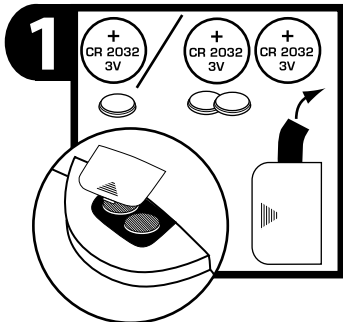

SIZE : 285 X 210 MM

Digital Glass Bathroom Scale

63-8703/63-8704

Operating Instructions

Specifications

Power: 1 lithium battery

Graduation: 0.2 lb (0.1 kg)

Weight capacity: 330 lb (150 kg)

Dimensions: 11 3/4 x 11 3/4 x 1" (30 x 30 x 2.45 cm)

Before starting

Remove the battery protection.

Select KG or LB or ST.

To start – Tap on

To weigh

Weight

OFF

Use & care

Problems

Change battery

Incorrect operation

Scale overloaded

If the scale does not function properly, try cutting the power supply by removing the batteries. Then replace the batteries and start again.