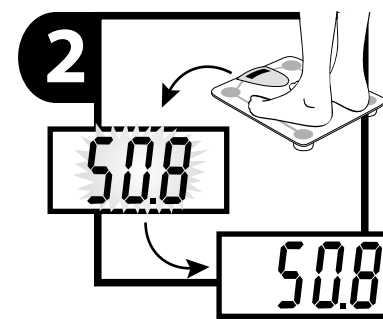

SIZE : 285 X 210 MM

Digital Glass Bathroom Scale

63-8703/63-8704

Operating Instructions

Specifications

Power: 1 lithium battery

Graduation: 0.2 lb (0.1 kg)

Weight capacity: 330 lb (150 kg)

Dimensions: 11 3/4 x 11 3/4 x 1" (30 x 30 x 2.45 cm)

Before starting

Remove the battery protection.

Select KG or LB or ST.

To start – Tap on

To weigh

Weight

OFF

Use & care

Problems

Change battery

Incorrect operation

Scale overloaded

If the scale does not function properly, try cutting the power supply by removing the batteries. Then replace the batteries and start again.