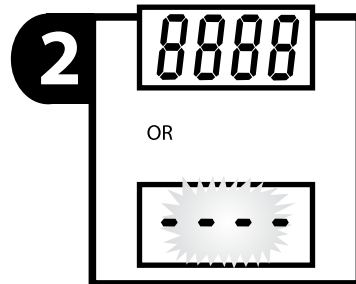

SIZE : 285 X 210 MM

Digital Glass Bathroom Scale

63-8703/63-8704

Operating Instructions

Specifications

Power: 1 lithium battery

Graduation: 0.2 lb (0.1 kg)

Weight capacity: 330 lb (150 kg)

Dimensions: 11 3/4 x 11 3/4 x 1" (30 x 30 x 2.45 cm)

Before starting

Remove the battery protection.

Select KG or LB or ST.

To start – Tap on

To weigh

Weight

OFF

Use & care

Problems

Change battery

Incorrect operation

Scale overloaded

If the scale does not function properly, try cutting the power supply by removing the batteries. Then replace the batteries and start again.