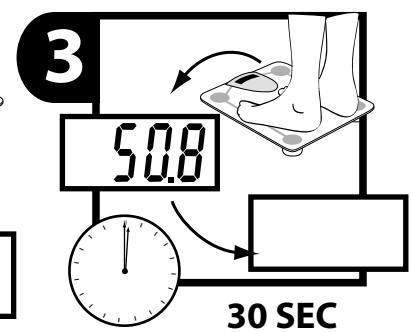

SIZE : 285 X 210 MM

Digital Glass Bathroom Scale

63-8703/63-8704

Operating Instructions

Specifications

Power: 1 lithium battery

Graduation: 0.2 lb (0.1 kg)

Weight capacity: 330 lb (150 kg)

Dimensions: 11 3/4 x 11 3/4 x 1" (30 x 30 x 2.45 cm)

Before starting

Remove the battery protection.

Select KG or LB or ST.

To start – Tap on

To weigh

Weight

OFF

Use & care

Problems

Change battery

Incorrect operation

Scale overloaded

If the scale does not function properly, try cutting the power supply by removing the batteries. Then replace the batteries and start again.