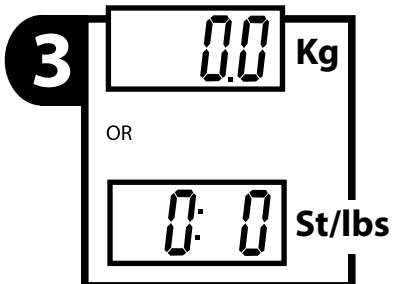

SIZE : 285 X 210 MM

Digital Glass Bathroom Scale

63-8703/63-8704

Operating Instructions

Specifications

Power: 1 lithium battery

Graduation: 0.2 lb (0.1 kg)

Weight capacity: 330 lb (150 kg)

Dimensions: 11 3/4 x 11 3/4 x 1" (30 x 30 x 2.45 cm)

Before starting

Remove the battery protection.

Select KG or LB or ST.

To start – Tap on

To weigh

Weight

OFF

Use & care

Problems

Change battery

Incorrect operation

Scale overloaded

If the scale does not function properly, try cutting the power supply by removing the batteries. Then replace the batteries and start again.