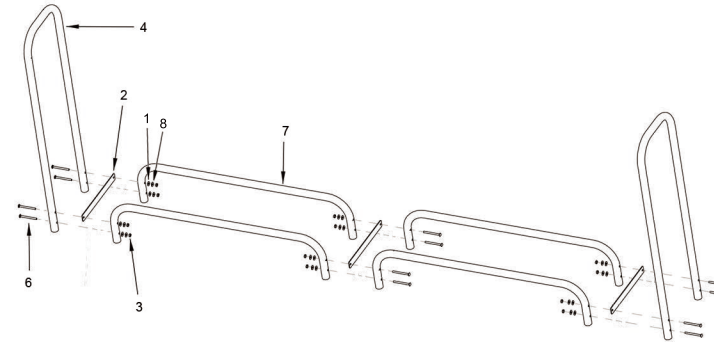

### IMPORTANT:

Read and follow all safety rules and operating instructions before using this product.

**Instruction  
Manual**

YARDWORKS™/MC

model number 060-3781-8 | contact us :1.866.523.5218

model number 060-3781-8 | contact us :1.866.523.5218

### Parts List

1. Washer	12 pcs	5. 8' (244.3 cm) cover	1 pc
2. Spreader bar	3 pcs	6. Bolt	12 pcs
3. Nut	12 pcs	7. Base pipe	4 pcs
4. End pipe	2 pcs	8. Lock washer	12 pcs

Attach the fabric cover. Place cover over rack after wood is loaded.

### ASSEMBLY

**NOTE:** Cover can be raised and lowered and will expand to fit wood up to 24" (61 cm) long.