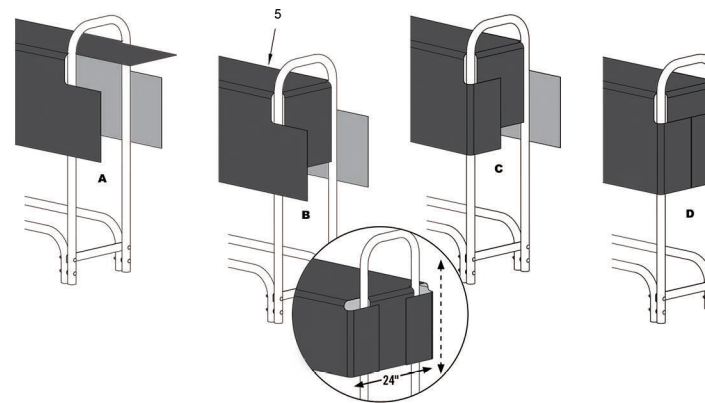

### IMPORTANT:

Read and follow all safety rules and operating instructions before using this product.

**Instruction  
Manual**

YARDWORKS™/MC

model number 060-3781-8 | contact us :1.866.523.5218

model number 060-3781-8 | contact us :1.866.523.5218

### Parts List

1. Washer	12 pcs	5. 8' (244.3 cm) cover	1 pc
2. Spreader bar	3 pcs	6. Bolt	12 pcs
3. Nut	12 pcs	7. Base pipe	4 pcs
4. End pipe	2 pcs	8. Lock washer	12 pcs

Attach the fabric cover. Place cover over rack after wood is loaded.

### ASSEMBLY

**NOTE:** Cover can be raised and lowered and will expand to fit wood up to 24" (61 cm) long.