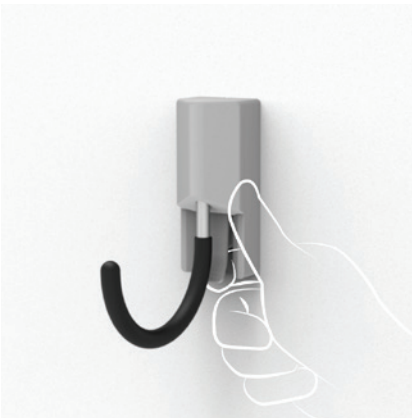

MEET THE MOD FAMILY!

With 24 versatile options for all your storage needs, the **Mastercraft MOD™** assortment is ready to tackle all of your clutter around the home.

1	Everyday Hook (5pcs)	[046-9403]	13	Wall Track (Graphite Grey)	[046-9407]
2	Single U-Hook	[046-9404]	14	4" Bin Cleat (2pcs)	[046-9410]
3	Hockey Stick Holder	[046-9417]	15	9pc Starter Kit (2 tracks, 7 hooks)	[046-9405]
4	Utility Shelf	[046-9419]	16	Large Wire Shelf	[046-9418]
5	MOD™ Clip (5pcs)	[046-9402]	17	Shelf w. Paper Towel Holder	[046-9422]
6	Ball Organizer	[046-9414]	18	Tri-Hook	[046-9423]
7	Magnetic Tool Holder	[046-9420]	19	Cord Holder	[046-9411]
8	Long Double Hook	[046-9409]	20	Net Pocket Wall	[046-9421]
9	S-Hook	[046-9413]	21	Grip Holder, Medium	[046-9412]
10	Vertical Bike Rack	[046-9416]	22	Grip Holder, Large	[046-9424]
11	Short Double Hook	[046-9408]	23	Studmount Bracket	[046-9401]
12	Wall Track	[046-9406]	24	Horizontal Bike Rack	[046-9415]

HOW MOD WORKS

Featuring a universal mounting interface that allows accessories to be used interchangeably across the entire system.

Quick to install and get started, and even quicker to swap out accessories. Just release the pull-tab feature and slide the accessory out in order to make room for a new storage solution.